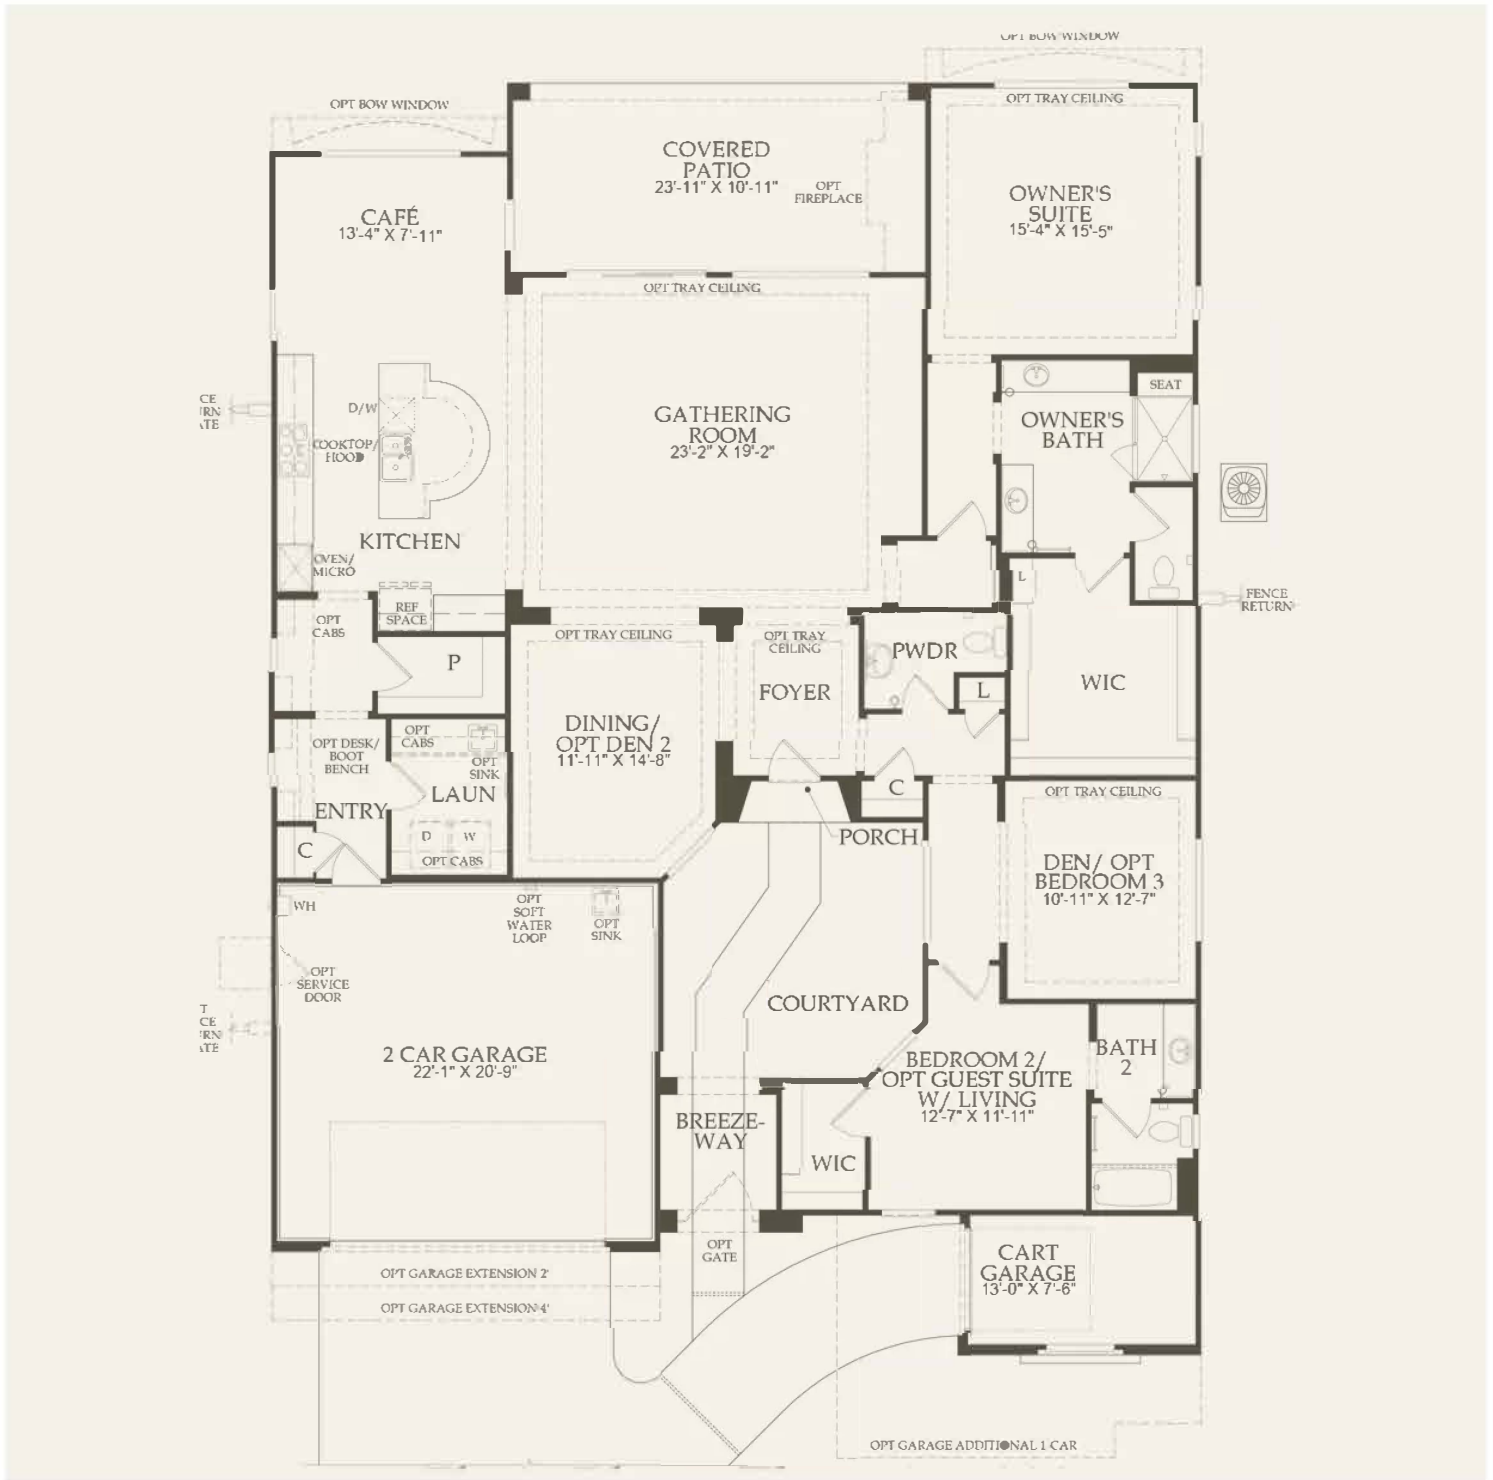

# Journey Model Floor Plan (2,509 Sqft)

Laura & Tim Sayers, Long Realty

520-390-6000

SoldDoveMountain.com