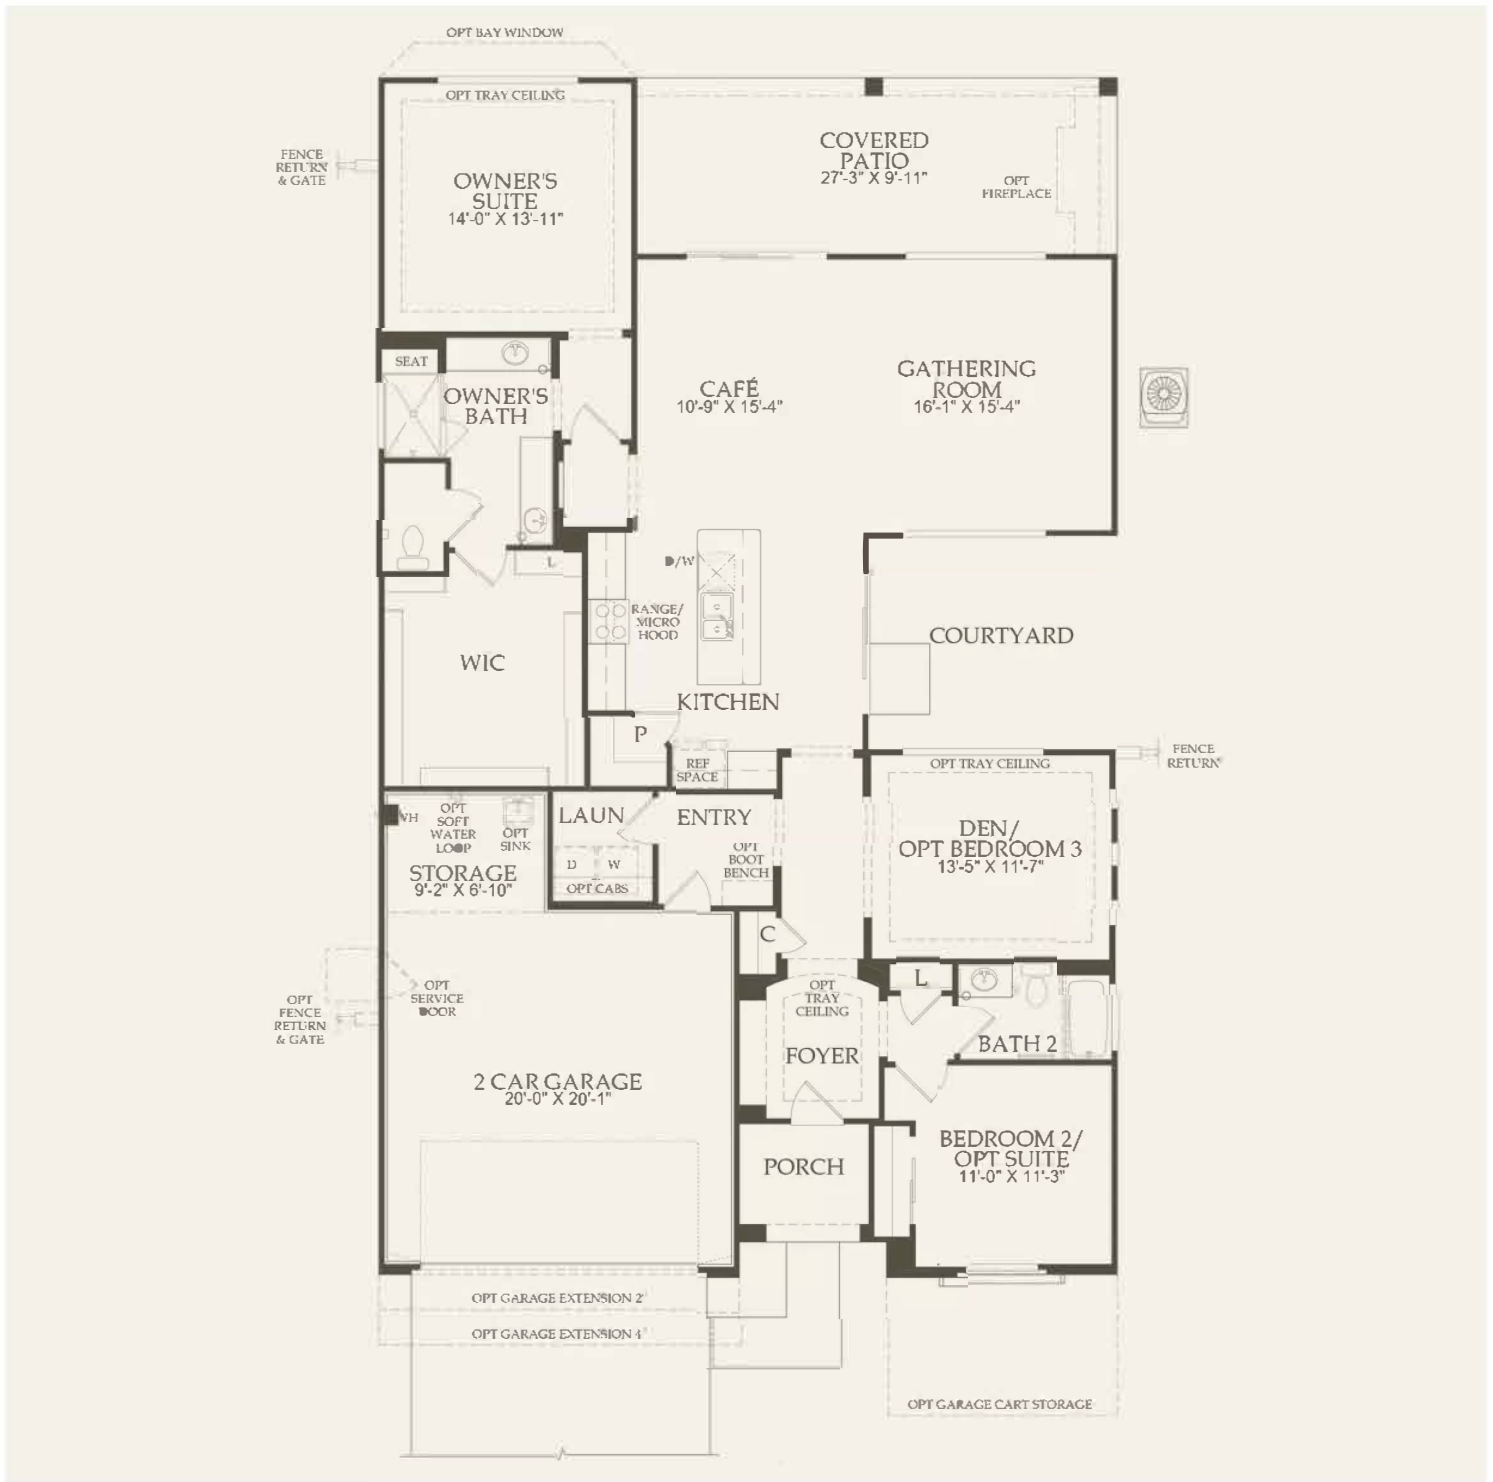

# Haven Model Floor Plan (1,859 Sqft)

Laura & Tim Sayers, Long Realty

520-390-6000

SoldDoveMountain.com