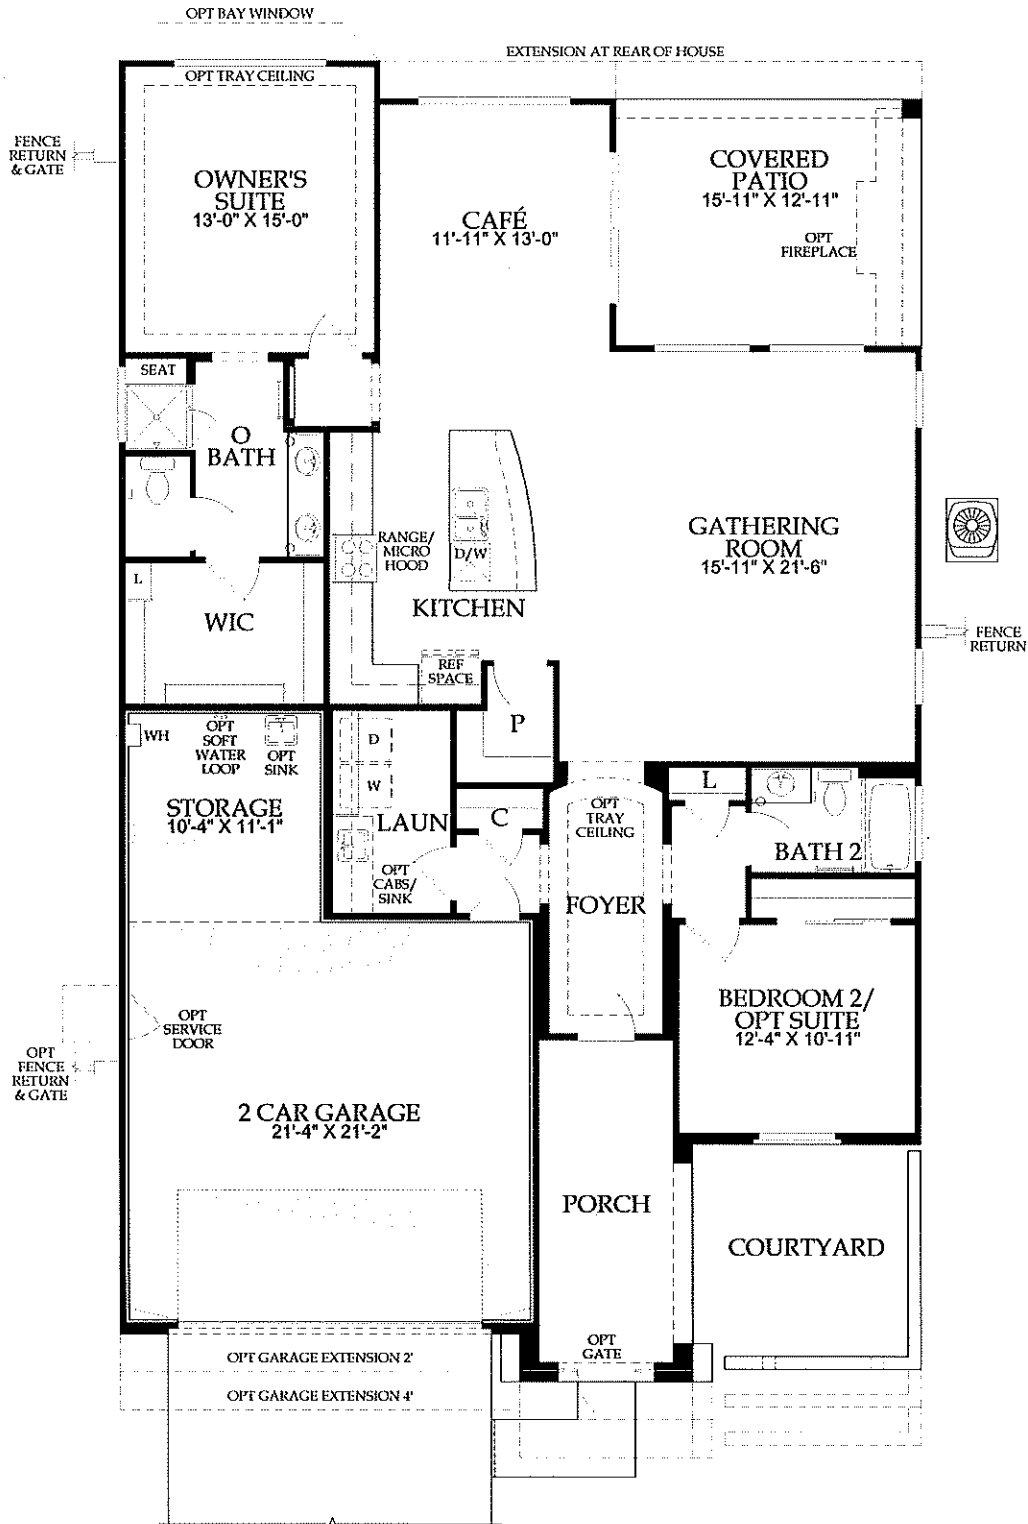

Elevation "A" Spanish

SANCTUARY

1,715 Square Feet

2 Bedrooms

2 Bathrooms

2-Car Garage

Elevation "B" Italian

Elevation "C" Tuscan

SANCTUARY | 1,715 Square Feet

Ask about additional structural options.

At least one resident must be 55 years of age or better, a limited number of residents may be younger and no one under 19 years of age. Some residents may be younger than 55. Community Association fees required. Complete offering terms for the homeowner's association is in an offering plan available from sponsor. Void where prohibited. Details available upon request. Dimensions shown are approximate. Location, size, and construction of doors, windows, walls, fireplaces and any other items depicted may vary depending on elevation preference or choice of options and are subject to change without notice. Owing to normal construction tolerances, the room sizes may vary. Please ask a sales consultant for more details. Photography is for illustrative purposes only and is not intended to be an actual representation of a specific community, neighborhood, or any completed improvements being offered. ©2017 Pulte Home Corporation