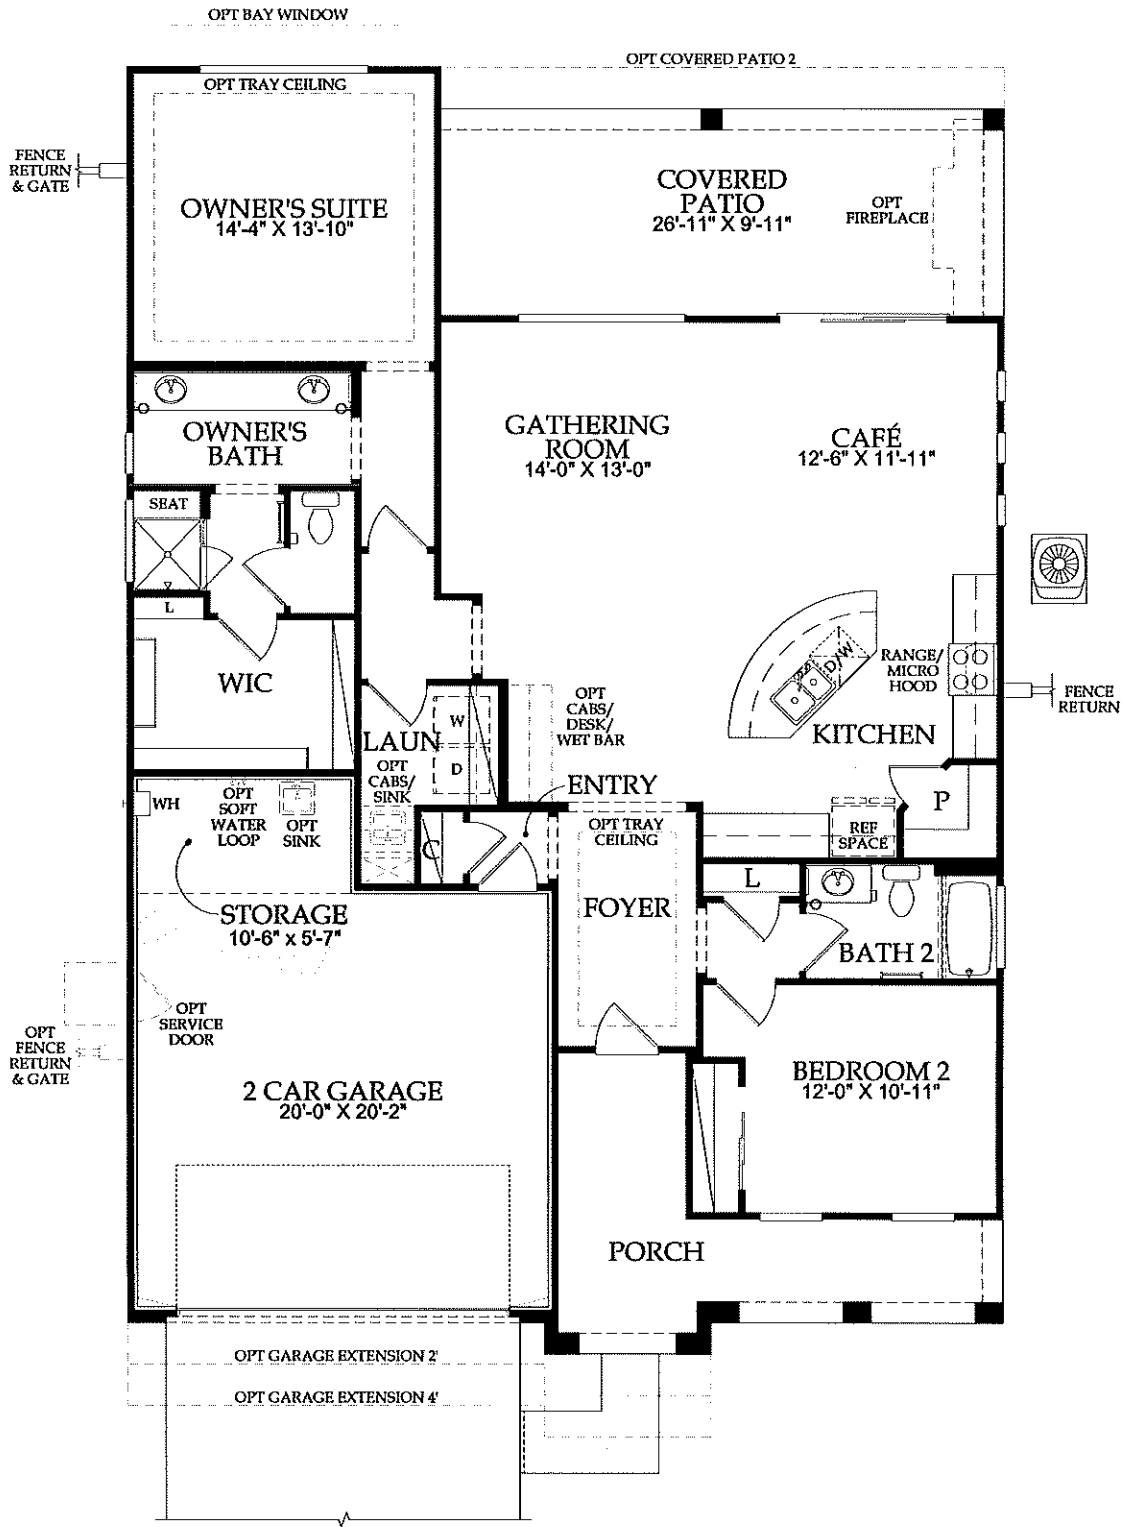

Elevation "A" Spanish

HIDEAWAY

1,573 Square Feet

2 Bedrooms

2 Bathrooms

2-Car Garage

Elevation "B" Italian

Elevation "C" Tuscan

HIDEAWAY | 1,573 Square Feet

Ask about additional structural options.

At least one resident must be 55 years of age or better, a limited number of residents may be younger and no one under 19 years of age. Some residents may be younger than 55. Community Association fees required. Complete offering terms for the homeowner's association is in an offering plan available from sponsor. Void where prohibited. Details available upon request. Dimensions shown are approximate. Location, size, and construction of doors, windows, walls, fireplaces and any other items depicted may vary depending on elevation preference or choice of options and are subject to change without notice. Owing to normal construction tolerances, the room sizes may vary. Please ask a sales consultant for more details. Photography is for illustrative purposes only and is not intended to be an actual representation of a specific community, neighborhood, or any completed improvements being offered. ©2017 Pulte Home Corporation