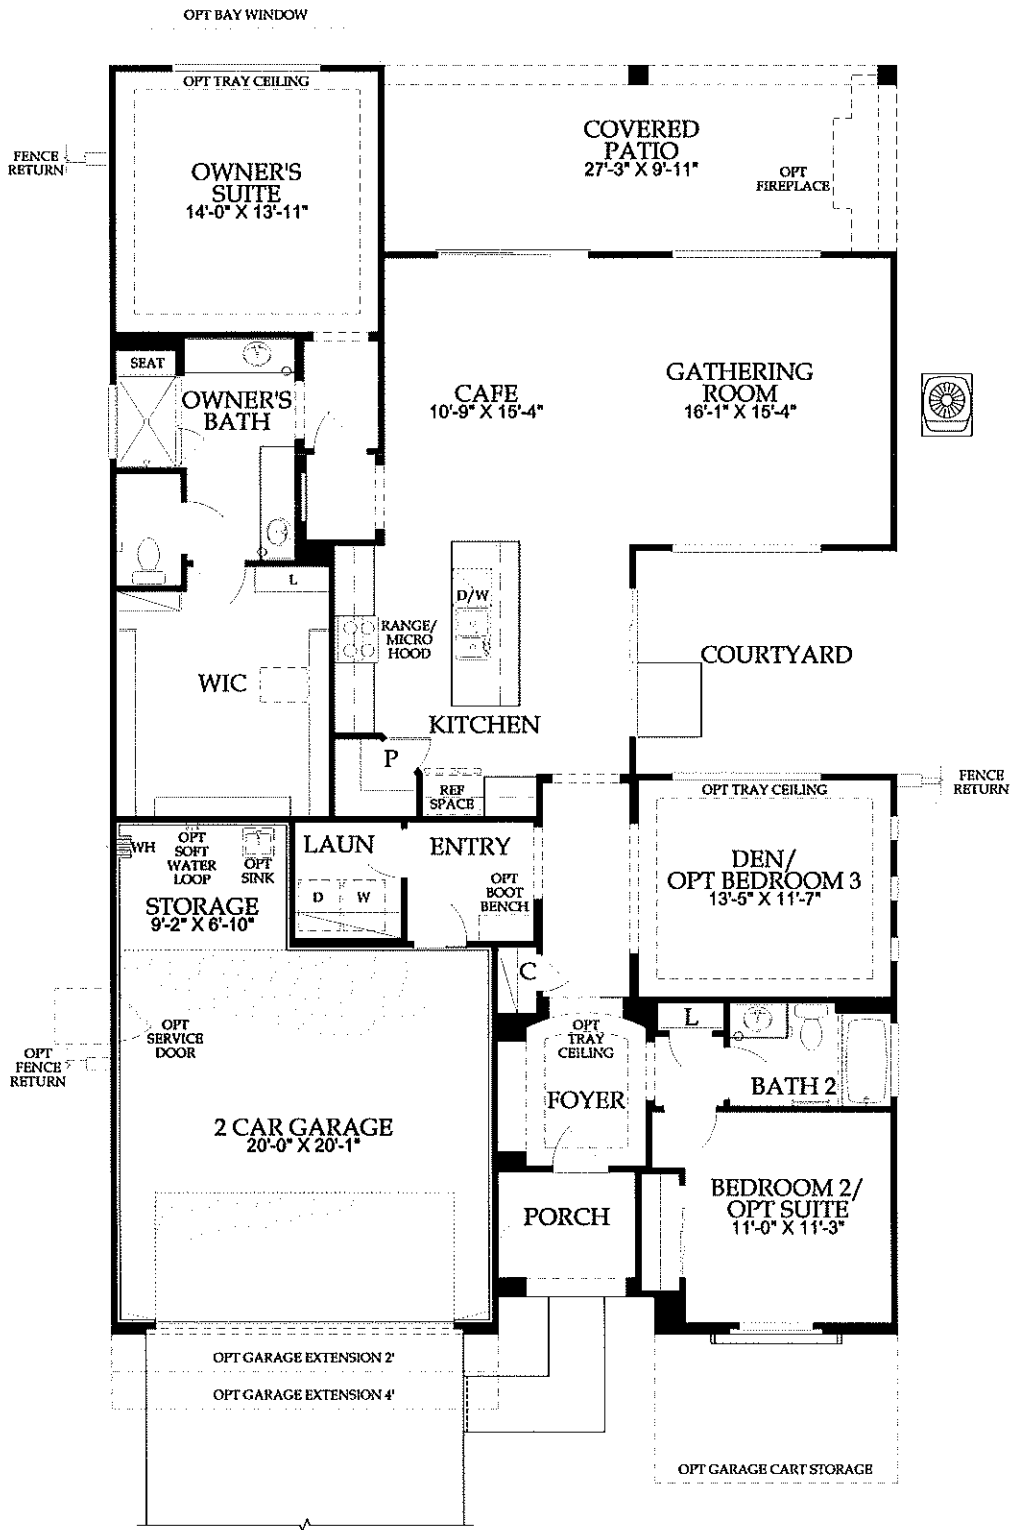

Elevation "A" Spanish

---

HAVEN

1,859 Square Feet

2 Bedrooms | Den

2 Bathrooms

2-Car Garage

---

Elevation "B" Italian

Elevation "C" Tuscan

HAVEN | 1,859 Square Feet

Ask about additional structural options.

At least one resident must be 55 years of age or better, a limited number of residents may be younger and no one under 19 years of age. Some residents may be younger than 55. Community Association fees required. Complete offering terms for the homeowner's association is in an offering plan available from sponsor. Void where prohibited. Details available upon request. Dimensions shown are approximate. Location, size, and construction of doors, windows, walls, fireplaces and any other items depicted may vary depending on elevation preference or choice of options and are subject to change without notice. Owing to normal construction tolerances, the room sizes may vary. Please ask a sales consultant for more details. Photography is for illustrative purposes only and is not intended to be an actual representation of a specific community, neighborhood, or any completed improvements being offered. ©2017 Pulte Home Corporation.