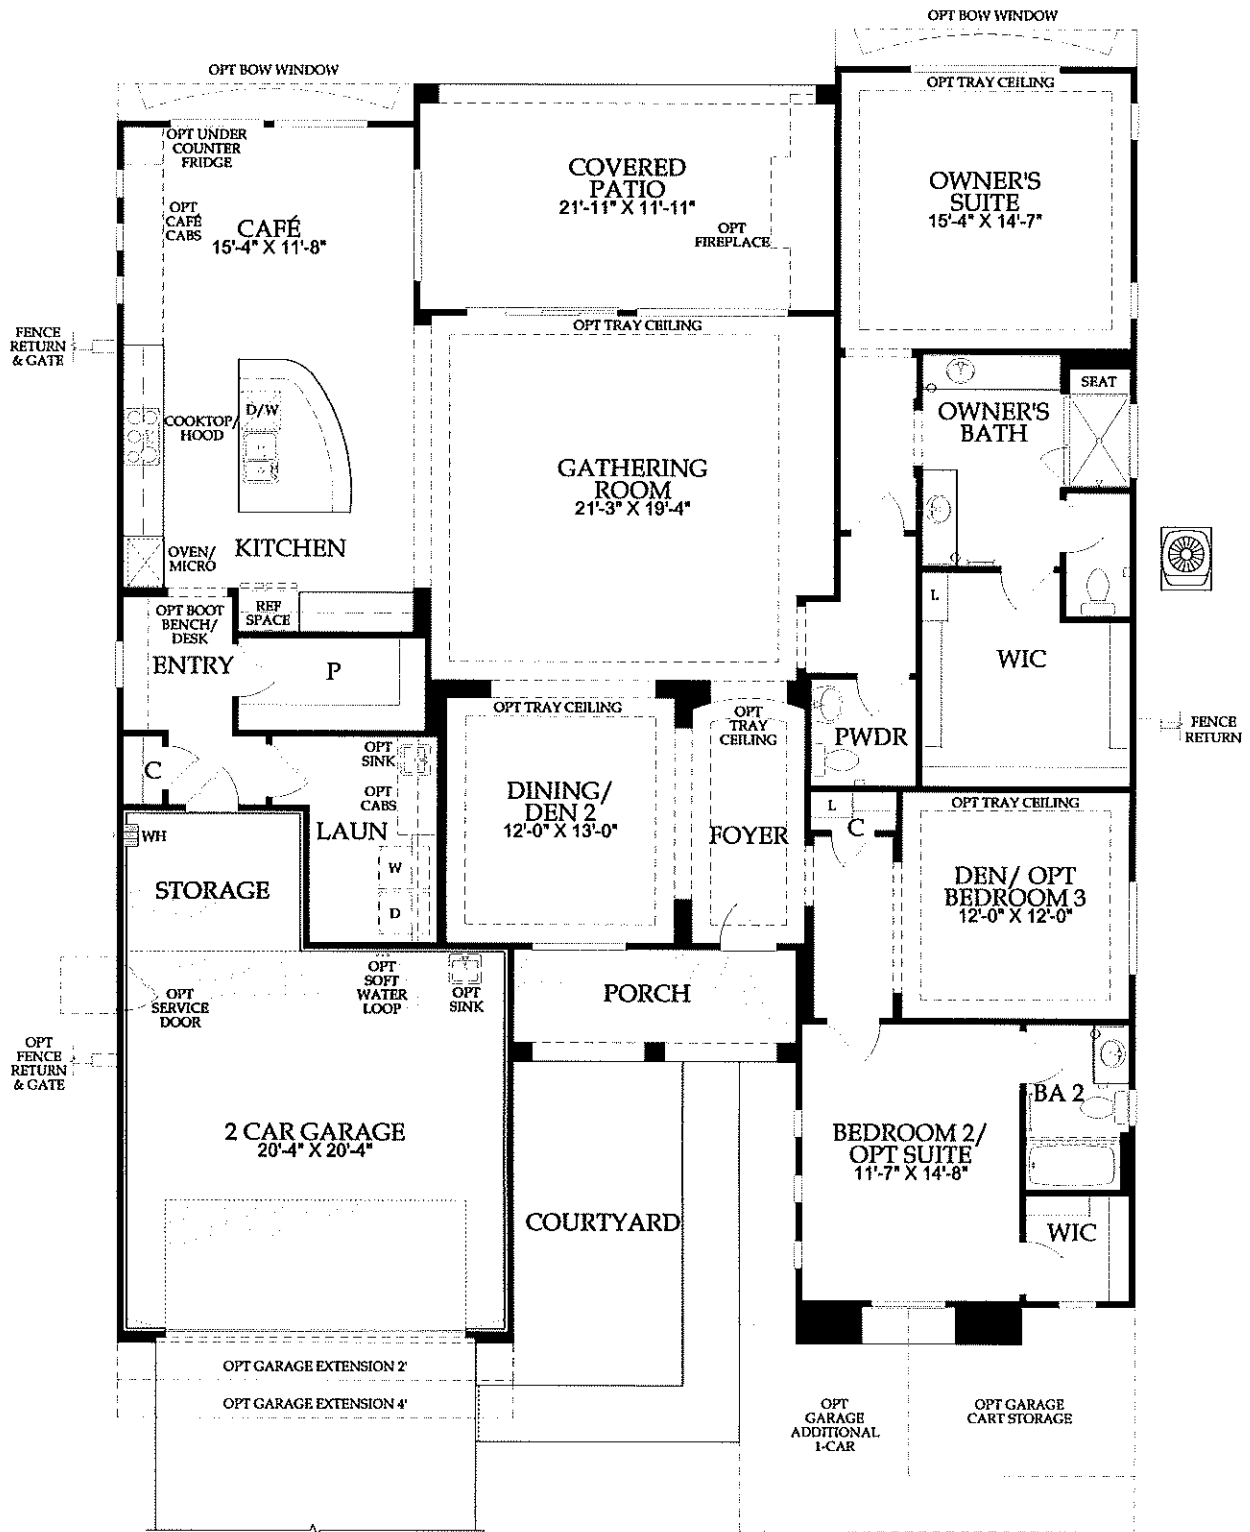

Elevation "A" Spanish

---

ENDEAVOR

2,474 Square Feet

2 Bedrooms | Den

2.5 Bathrooms

2-Car Garage

---

Elevation "B" Italian

Elevation "C" Tuscan

ENDEAVOR | 2,474 Square Feet

Ask about additional structural options.

At least one resident must be 55 years of age or better, a limited number of residents may be younger and no one under 19 years of age. Some residents may be younger than 55. Community Association fees required. Complete offering terms for the homeowner's association is in an offering plan available from sponsor. Void where prohibited. Details available upon request. Dimensions shown are approximate. Location, size, and construction of doors, windows, walls, fireplaces and any other items depicted may vary depending on elevation preference or choice of options and are subject to change without notice. Owing to normal construction tolerances, the room sizes may vary. Please ask a sales consultant for more details. Photography is for illustrative purposes only and is not intended to be an actual representation of a specific community, neighborhood, or any completed improvements being offered. ©2017 Pulte Home Corporation.